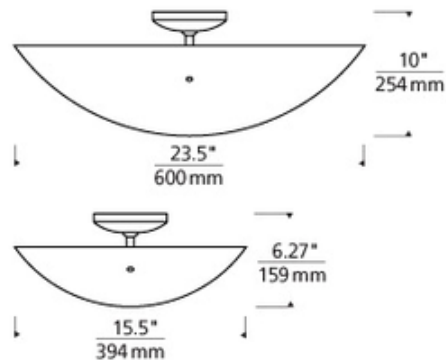

# Trace Semi Flush Ceiling Light

**Description:**

Trace Semi Flush Mount Ceiling Light features a shade made of streams of glass piping formed into a bowl highlighted with metal details in Satin Nickel or Antique Bronze. Available in two sizes. 60 watt, 120 volt A-type medium base incandescent lamps (or equivalent) are required, but not included. Small: 15.5 inch diameter x 6.27 inch height. Large: 23.5 inch diameter x 10 inch height. ETL listed. Must ship by truck. Shipping amount added at checkout.

Shown in: Satin Nickel / Crystal

**List Price:** \$493.75  
**Our Price:** \$395.00

**Shade Color:** Crystal  
**Body Finish:** Satin Nickel  
**Lamp:** 4 x A19/Medium (E26)/43W/120V Incandescent  
 4 x A19/Medium (E26)/120V LED  
**Wattage:** 172W  
**Dimmer:** Incandescent  
**Dimensions:** 6.27"H x 15.5"W