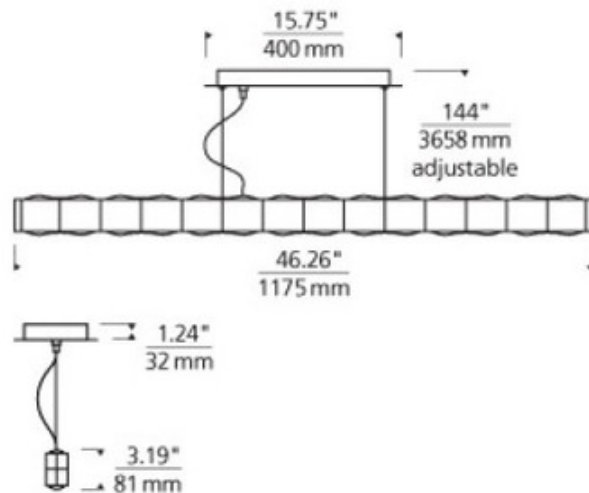

# Biza Direct Linear Suspension

**Description:**

Biza Linear Suspension with direct light distribution features a bottom diffuser which is composed of clear injection molded plastic inserts which add remarkable depth and illusion when viewed from below. Additional molded plastic inserts in silver sit a top the fixture reinforcing its thoughtful shape. Horizontal and vertical lines intersect throughout adding additional visual interest. Available in Satin Nickel or Black finish. Inside sits 45 watts of field replaceable 120 volt LED strips, 2400 lumens, 3000K, 80CRI, making this fixture applicable to many different residential and commercial environments. ETL listed. Includes 144 inch field adjustable suspension cable. 46.26 inch width x 3.19 inch height x 1.81 inch depth. Mechanical connector accessory available, sold separately.

Shown in: Satin Nickel

List Price: \$1743.75  
 Our Price: \$1395.00

Shade Color: N/A  
 Body Finish: Satin Nickel  
 Lamp: 1 x LED/45W/120V LED  
 Wattage: 45W  
 Dimmer: Low Voltage Electronic  
 Dimensions: 144"L x 3.19"H x 46.26"W x 1.81"D

**Technical Information**

Luminous Flux: 2400 lumens  
 Lumens/Watt: 53.33  
 Lamp Color: 3000 K  
 Color Rendering: 80 CRI

Product Number: <b>TLG80013</b>			
Company:		Fixture Type:	Date: Feb 22, 2018
Project:		Approved By:	