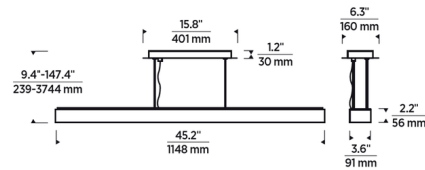

Technical Information

COLOR RENDERING	90 CRI
LAMP COLOR	3000K
LUMENS/WATT	48.80
LUMINOUS FLUX	1952 lumens