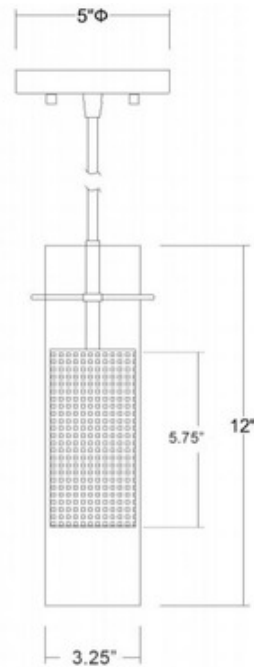

BRAND

Trend

DESCRIPTION

The Scope Pendant offers a chic contemporary look, featuring a cylindrical Clear glass diffuser accented with mesh and suspended from a Brushed Nickel finished canopy. UL and cUL listed.

SHADE COLOR	Clear
BODY FINISH	Brushed Nickel
WATTAGE	60W
DIMMER	N/A
DIMENSIONS	80"L x 3"W x 11"H
BULB NOT INCLUDED	
LAMP	1 x A19/Medium (E26)/60W/120V Incandescent 1 x A19/Medium (E26)/120V LED

SPEC #

TRD813

COMPANY

PROJECT

FIXTURE TYPE

APPROVED BY

DATE