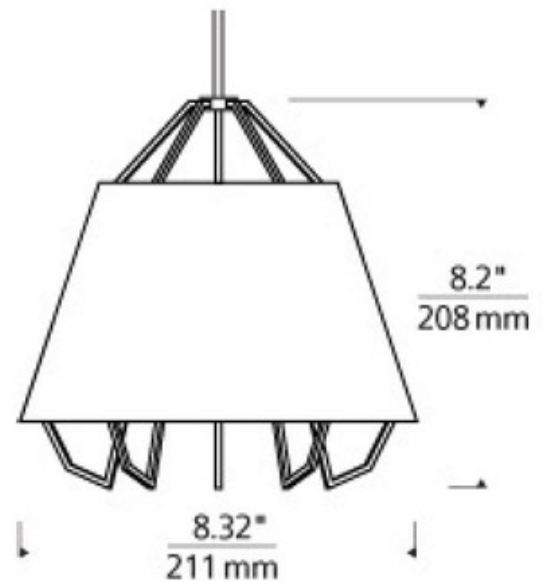

**BRAND** Visual Comfort Modern

**DESCRIPTION**

Kable Lite Mini Artic Pendant features a sculptural metal frame surrounded by a modern high gloss semi-translucent shade. Available in Gloss Black or Gloss White outer shade with Gold or Silver interior. Satin Nickel finish. One 50 watt 12 volt MR16 halogen lamp and feet of field cuttable suspension cable included. Includes Kable Lite connector. 8.32 inch diameter x 8.2 inches high. ETL listed. Also available in an LED version.

<b>SHADE COLOR</b>	Gloss Black / Gold
<b>BODY FINISH</b>	Satin Nickel
<b>WATTAGE</b>	50W
<b>DIMMER</b>	Dimmable
<b>DIMENSIONS</b>	8.32"W x 8.2"H
<b>BULB INCLUDED</b>	
<b>LAMP</b>	1 x MR16/GU5.3 (bipin)/50W/12V Halogen 1 x MR16/GU5.3 (bipin)/12V LED