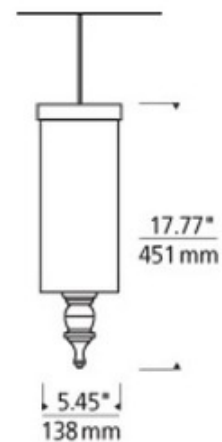

**BRAND** Visual Comfort Modern

**DESCRIPTION**

Kable Lite LED Weston Pendant features classic and modern characteristics with just a touch of rustic charm. The clean, contemporary Belgian linen shade is complemented with weathered oak detailing adding a warmth to the design and making it perfect for a broad range of applications. The solid wood finial is created using furniture-making techniques, turning the wood into the baluster shape. Shade available in Fog Weathered Oak or Sand Weathered oak in Satin Nickel finish. Includes 6 watt replaceable LED module and six feet of field cuttable suspension cable. Includes Kable Lite connector. 5.45 inch diameter x 17.77 inches high. Also available in a halogen version.

<b>SHADE COLOR</b>	Sand Weathered Oak
<b>BODY FINISH</b>	Satin Nickel
<b>WATTAGE</b>	6W
<b>DIMMER</b>	Dimmable
<b>DIMENSIONS</b>	5.45"W x 17.77"H
<b>INTEGRATED LED MODULE</b>	
<b>LAMP</b>	1 x LED/6W/12V LED
<b>SPEC #</b>	TLG81783