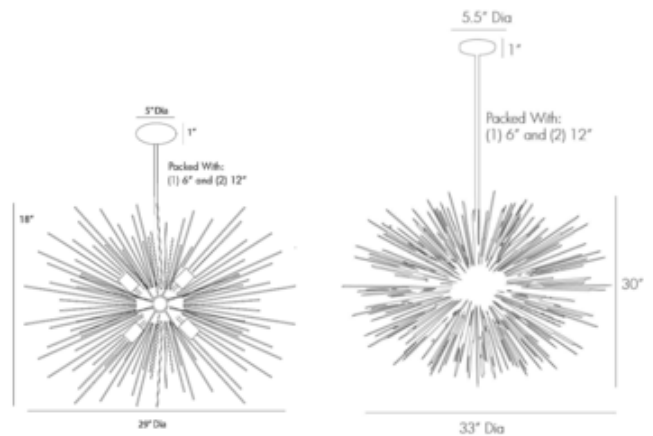

COMPANY

PROJECT

FIXTURE TYPE

APPROVED BY

DATE