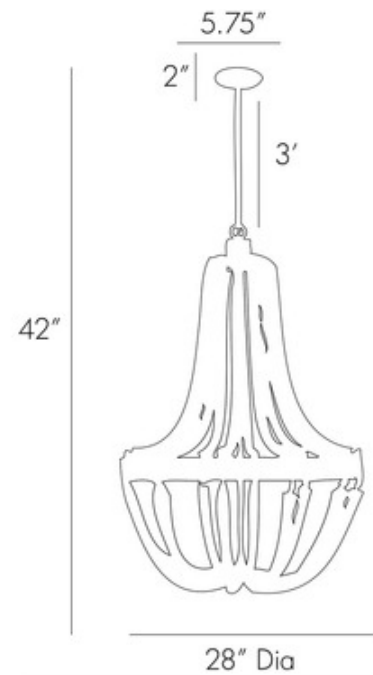

COMPANY

PROJECT

FIXTURE TYPE

APPROVED BY

DATE