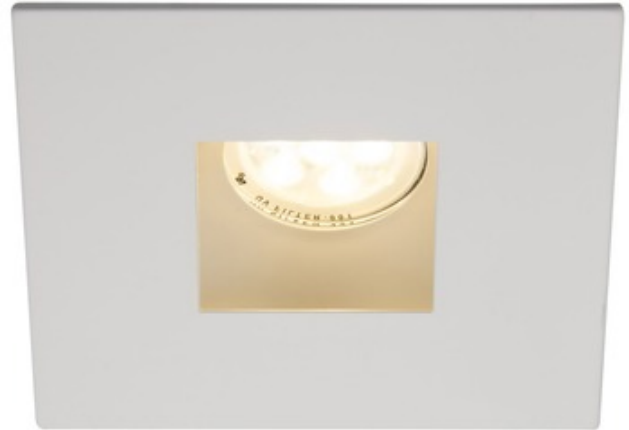

BRAND

Beach Lighting

DESCRIPTION

R3-555 3 Inch Square On Square Downlight Trim is designed for use in line voltage applications. Adjustable 15 degrees from vertical position. Includes clear lens. Accommodates one 120 volt, GU10 MR16 halogen lamp up to 50 watts (or LED equivalent). 3.75 inch square outside dimension. Note: A complete fixture requires a housing and trim, sold separately.

Shown in: Matte White

TRIM COLOR	N/A
BODY FINISH	Matte White
WATTAGE	7W
DIMMER	Dimmable
DIMENSIONS	3.75"W x 3.75"D
BULB NOT INCLUDED	
LAMP	1 x MR16/GU10/7W/120V LED

Technical Information

FUNCTION	Downlight
CEILING TYPE	Drywall with Trim
APERTURE SHAPE	Square
APERTURE SIZE	3.000"