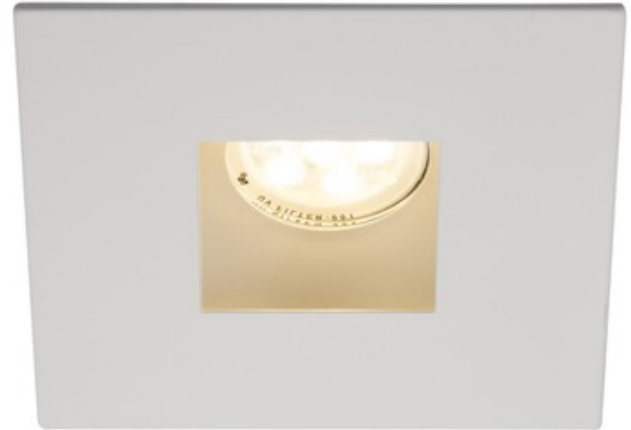

BRAND

Beach Lighting

DESCRIPTION

R3-555 3 Inch Square On Square Downlight Trim is designed for use in line voltage applications. Adjustable 15 degrees from vertical position. Includes clear lens. Accommodates one 120 volt, GU10 MR16 halogen lamp up to 50 watts (or LED equivalent). 3.75 inch square outside dimension. Note: A complete fixture requires a housing and trim, sold separately.

Shown in: Matte White

TRIM COLOR	N/A
BODY FINISH	Matte White
WATTAGE	7W
DIMMER	Dimmable
DIMENSIONS	3.75"W x 3.75"D
BULB NOT INCLUDED	
LAMP	1 x MR16/GU10/7W/120V LED

Technical Information

FUNCTION	Downlight
CEILING TYPE	Drywall with Trim
APERTURE SHAPE	Square
APERTURE SIZE	3.000"