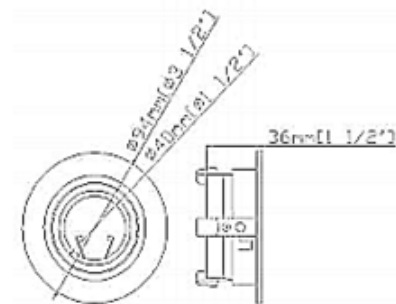

**BRAND**

Beach Lighting

**DESCRIPTION**

R3-421 3 Inch Round Adjustable Regressed Trim is designed for use in line voltage applications. Adjustable 15 degrees from vertical position. Includes clear lens. Accommodates one 120 volt, GU10 MR16 halogen lamp up to 50 watts (or LED equivalent). 3.50 inch diameter. 1.50 inch aperture. Note: A complete fixture requires a housing and trim, sold separately.

*Shown in: Matte White/ Clear*

<b>TRIM COLOR</b>	N/A
<b>BODY FINISH</b>	Matte White/ Clear
<b>WATTAGE</b>	7W
<b>DIMMER</b>	Dimmable
<b>DIMENSIONS</b>	3.5"W
<b>BULB NOT INCLUDED</b>	
<b>LAMP</b>	1 x MR16/GU10/7W/120V LED

*Technical Information*

<b>FUNCTION</b>	Adjustable Accent
<b>CEILING TYPE</b>	Drywall with Trim
<b>APERTURE SHAPE</b>	Round
<b>APERTURE SIZE</b>	3.000"

**SPEC #** BEA82680

COMPANY	PROJECT	FIXTURE TYPE	APPROVED BY	DATE