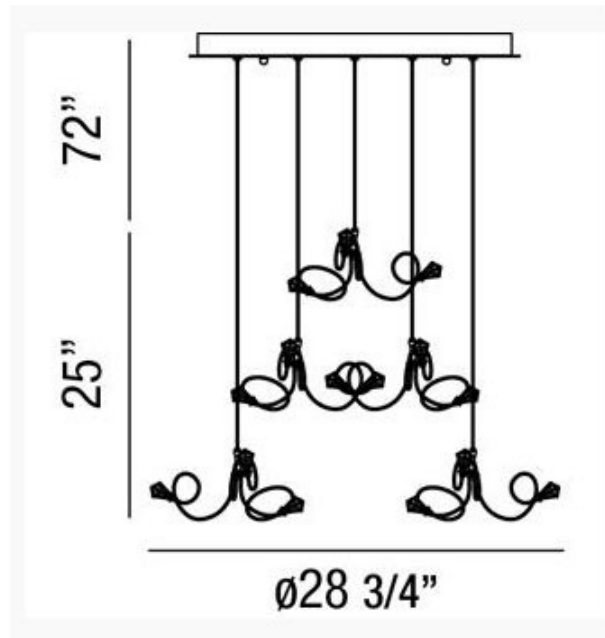

# Volare 10 Light Round Chandelier

**Description:**

Volare 10 Light Round Chandelier features spiral arms with crystals with finish in Chrome with Clear Crystals. Ten 10 watt 12 volt G4 halogen lamps included. 28.75 inch diameter x 35 inches high. 72 inch overall height.

Shown in: Chrome

**List Price:** \$1587.50  
**Our Price:** \$1270.00

**Shade Color:** N/A  
**Body Finish:** Chrome  
**Lamp:** 10 x JC/G4 (bipin)/10W/12V Halogen  
**Wattage:** 100W  
**Dimmer:** Dimmable  
**Dimensions:** 35"H x 28.75"W

Product Number: <b>EUF82700</b>			
Company:		Fixture Type:	Date: Feb 22, 2018
Project:		Approved By:	

Fax: (773) 883-6131

Phone: 866-954-4489

Address: 1718 W. Fullerton Ave. Chicago IL 60614

www.lightology.com