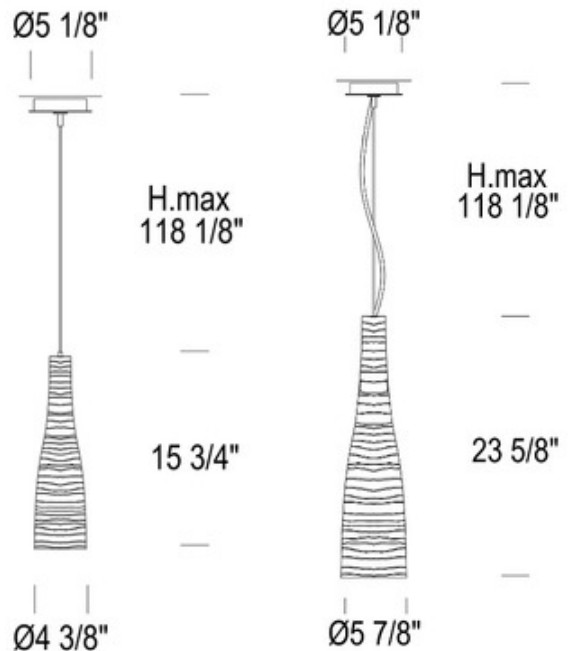

SHADE COLOR	Transparent
BODY FINISH	Gray
WATTAGE	60W
DIMMER	Standard 120V
DIMENSIONS	118.125"L x 4.375"W x 15.75"H
BULB NOT INCLUDED	
LAMP	1 x B10/Candelabra (E12)/60W/120V Incandescent 1 x B10/Candelabra (E12)/120V LED

SPEC #

LEU833