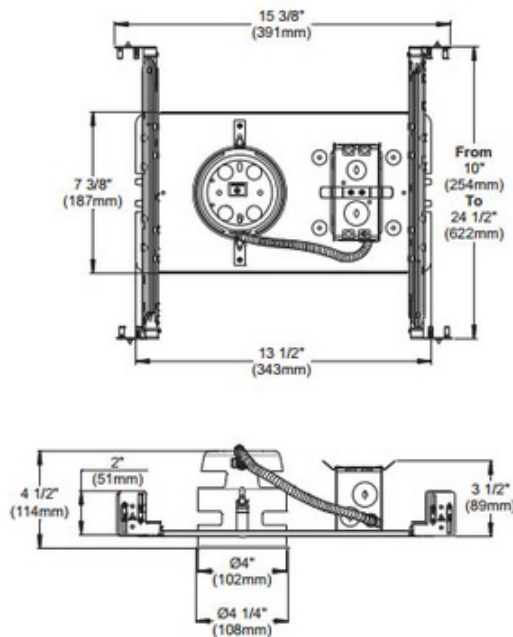

NWLED200U1 4 Inch 12W LED Non-IC New Construction

Housing

Description:

4 inch LED non-IC new construction housing with electronic driver has .051 inch thick galvanized steel, is below ceiling accessible, takes up to .9 inch thick ceiling, and has no light leak. Housing should be at least 3 inches from insulation. Max 12 watts with 2700K or 3000K or 10 watts with 4000K LEDs. For use with compatible trims LEDR200, LEDR210, LEDT200, LEDS200, LEDS210. 13.5 inches long x 7.3 inches wide x 4.5 inches high. Suitable for damp location. UL listed.

Shown in: Galvanized Steel

List Price: \$167.50
Our Price: \$41.88

Shade Color: N/A
Body Finish: Galvanized Steel
Lamp: 1 x LED/12W/120V LED
Wattage: 12W
Dimmer: Dimmable
Dimensions: 13.5"L x 4.5"H x 7.3"W