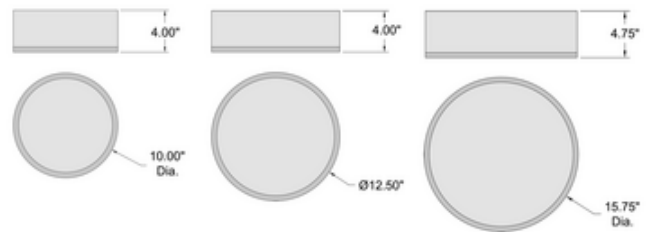

BRAND

Access

DESCRIPTION

The Aero Ceiling Light is made of an opal glass diffuser with metal accent ring. Place it in an entryway, kitchen, or hallway to introduce ambient lighting and a clean, unobtrusive aesthetic. Note: Some finishes are not available in every size.

Shown in: Chrome / Opal

SHADE COLOR	Opal
BODY FINISH	Chrome
WATTAGE	12W
DIMMER	Standard 120V
DIMENSIONS	10"W x 4"H
BULB NOT INCLUDED	
LAMP	1 x A19/Medium (E26)/12W/120V LED

SPEC # ACC83716

COMPANY

PROJECT