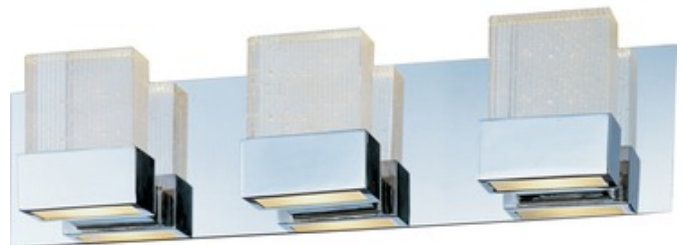

BRAND

Et2

DESCRIPTION

Fizz bath bar features clear etched bubble glass and a polished chrome finish. 50 watt, 120 volt, T4 G9 base halogen lamps included. General light distribution. UL listed. Suitable for damp locations. ADA compliant. 1 Light: 5 inch width x 5.5 inch height x 3.75 inch depth. 2 light: 14.5 inch width x 5.5 inch height x 3.75 inch depth. 3 light: 22 inch width x 5.5 inch height x 3.75 inch depth. 4 light: 29.5 inch width x 5.5 inch height x 3.75 inch depth.

SHADE COLOR	Clear Etched Bubble
BODY FINISH	Polished Chrome
WATTAGE	150W
DIMMER	Dimmable
DIMENSIONS	22"W x 5.5"H x 3.75"D
BULB INCLUDED	
LAMP	3 x JCD/G9/50W/120V Halogen

Technical Information

LUMINOUS FLUX	2250 lumens
LUMENS/WATT	45.00