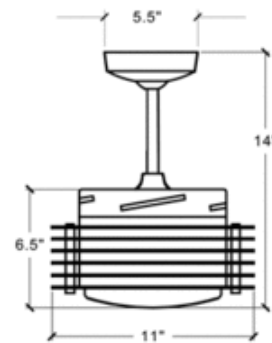

DESIGNER

Ron Rezek

BRAND

Modern Fan Co.

DESCRIPTION

Pharos Fan with Light pairs a powerful motor and advanced design principles to provide outstanding air distribution and useful light. The fan's primary feature, a series of rings, gives it a deco style while eliminating glare from the light source. Available in Matte Nickel and Gloss White motors with Nickel, White, or Maple blades. Pharos has a 42 inch or 52 inch blade span in Incandescent or CFL options. One 5 inch and one 15 inch downrods are included. Incandescent: Three 40 watt, 120 volt B10 type Candelabra base incandescent bulbs are included. CFL: Three 13 watt, 120 volt Compact Fluorescent type GU24 base bulbs are included. UL listed for damp locations. 42 Inch: 42 inch width x 14 inch height. 52 Inch: 52 inch width x 14 inch height Fan control required, but sold separately.

SHADE COLOR	Nickel
BODY FINISH	Matte Nickel
WATTAGE	60W
DIMMER	Not Dimmable
DIMENSIONS	42"W x 14"H
INTEGRATED LED MODULE	
LAMP	3 x CF/GU24/20W/120V Compact Fluorescent

Technical Information

LUMINOUS FLUX	1600 lumens
LUMENS/WATT	80.00
LAMP COLOR	3000K
COLOR RENDERING	90 CRI

The Pharos includes 2 standard down-rods, 5" & 15", yielding 14" & 24" overall lengths respectively.

Accessory down-rods are available for longer overall lengths.

SPEC # MDF8385

COMPANY

PROJECT

FIXTURE TYPE