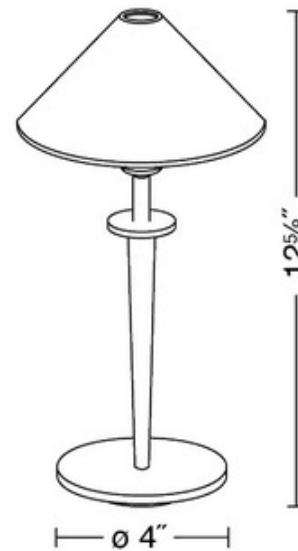

BRAND

Holtkoetter

DESCRIPTION

Aging Eye Mini Table Lamp features a Satin White, or Alabaster Creme glass shade with a Hand Brushed Old Bronze, Antique Brass, Brushed Brass, or Satin Nickel finish. High/Low/On/Off switch on cord. One 60 watt 120 volt G9 base halogen bulb is included. General light distribution. 5.5 inch shade diameter x 12.63 inch height. 4 inch diameter base. UL listed.

SHADE COLOR	Alabaster Creme
BODY FINISH	Hand Brushed Old Bronze
WATTAGE	60W
DIMMER	Included
DIMENSIONS	5.5"W x 12.625"H
BULB INCLUDED	
LAMP	1 x JCD/G9/60W/120V Halogen

SPEC # HLK83951

COMPANY	PROJECT	FIXTURE TYPE	APPROVED BY	DATE