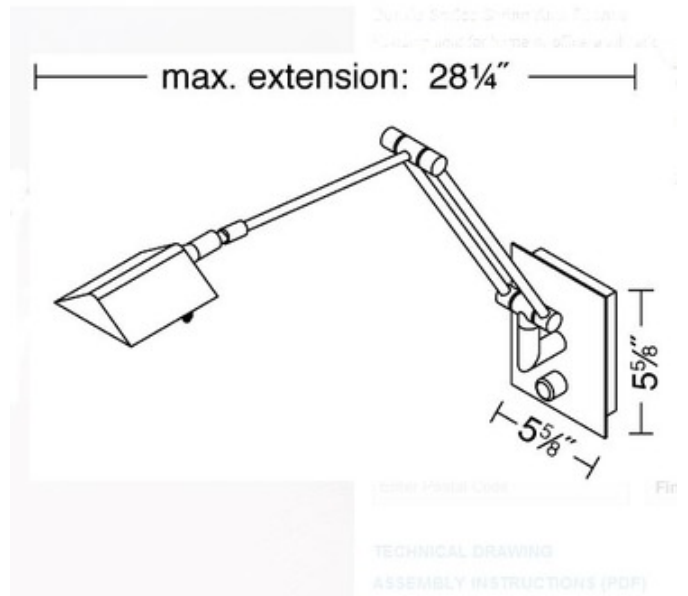

SHADE COLOR	N/A
BODY FINISH	Chrome
WATTAGE	50W
DIMMER	Included
DIMENSIONS	28.25"L x 5.63"W x 5.63"H
BULB INCLUDED	
LAMP	1 x JC/GY6.35 (bipin)/50W/12V Halogen

SPEC # HLK84088