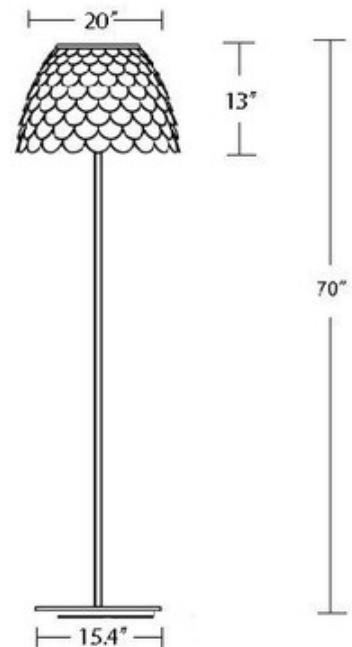

COMPANY

PROJECT

FIXTURE TYPE

APPROVED BY

DATE