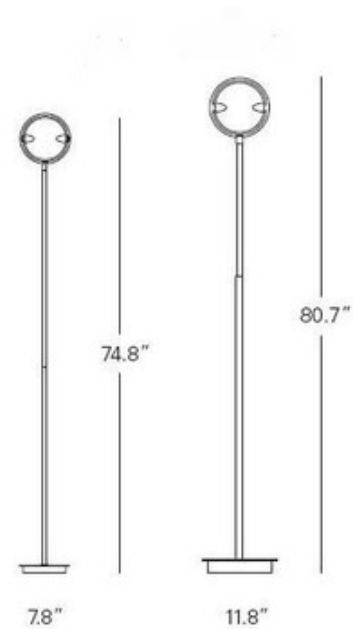

COMPANY

PROJECT

FIXTURE TYPE

APPROVED BY

DATE