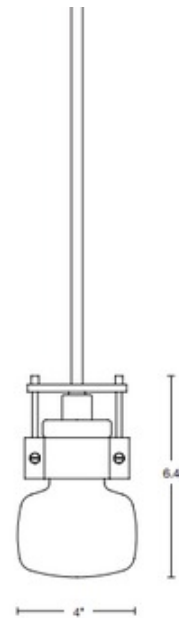

**BRAND**

Hubbardton Forge

**DESCRIPTION**

The Cuff Mini Pendant focuses on well crafted, strong components to bring the perfect piece to or interior space. Thick blown Clear glass is complemented by a heavy steel cuff Available in three sizes. Canopy: 5.5 inch diameter. Sloped ceiling adaptable to 45 degrees. Lifetime Limited Warranty when installed in residential setting. Handcrafted to order by skilled artisans in Vermont, USA.

<b>SHADE COLOR</b>	Clear
<b>BODY FINISH</b>	Dark Smoke
<b>WATTAGE</b>	60W
<b>DIMMER</b>	Standard 120V
<b>DIMENSIONS</b>	4"W x 6.7"H
<b>BULB NOT INCLUDED</b>	
<b>LAMP</b>	1 x JCD/G9/60W/120V Halogen

*Technical Information*

**PRODUCT DIMENSIONS** Adjustable Min/Max Overall Height: 28.75" - 44.9"

**SPEC #**

HUB85122

COMPANY

PROJECT

FIXTURE TYPE

APPROVED BY

DATE