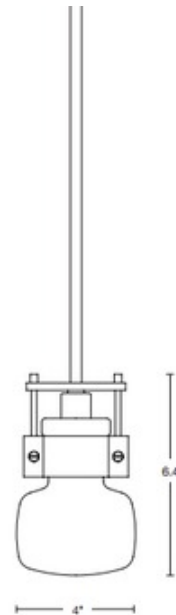

Cuff Pendant

Description:

The Mini Pendant features a thick blown-glass shade with a Soft Gold, Vintage Platinum, Dark Smoke, Natural Iron, Burnished Steel, Black, Bronze, or Mahogany finish. Three sizes available. One 60 watt 120 volt G9 base halogen bulb is included. Small: 4 inch width x 6.7 inch height x 35.4-52 inch adjustable length. Medium: 5.4 inch width x 7.5 inch height x 29.7-45.5 inch adjustable length. Large: 7.5 inch height x 9.8 inch depth x 31.8-47.5 inch adjustable length. Canopy: 5.5 inch diameter. Slope ceiling adaptable to 45 degrees. UL listed for indoor damp locations. Made in the USA.

Shown in: Dark Smoke / Clear

List Price: \$654.85
 Our Price: \$473.00

Shade Color: Clear
 Body Finish: Dark Smoke
 Lamp: 1 x JCD/G9/60W/120V Halogen
 Wattage: 60W
 Dimmer: Incandescent
 Dimensions: 44.9"L x 6.7"H x 4"W

Product Number: HUB85122			
Company:		Fixture Type:	Date: Feb 21, 2018
Project:		Approved By:	

Fax: (773) 883-6131

Phone: 866-954-4489

Address: 1718 W. Fullerton Ave. Chicago IL 60614

www.lightology.com