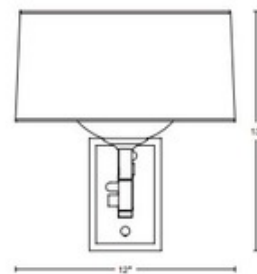

**BRAND**

Hubbardton Forge

**DESCRIPTION**

The Bowed Swing Arm Wall Sconce brings a clean simple look to your interior space. An Opal glass diffuser is surrounded by a fabric and complemented by two sets of curved steel bars. Available in Right and Left oriented versions. Dimmer included on backplate. Lifetime Limited Warranty when installed in residential setting. Handcrafted to order by skilled artisans in Vermont, USA. Note: Light Grey shade is only available with a Sterling, Modern Brass and Oil Robbed Bronze finish. Note: Backplate (3.5 inch width x 6.25 inch height) will not cover standard 4 inch octagonal junction box. 2x4 inch switch box required.

<b>SHADE COLOR</b>	Doeskin Suede
<b>BODY FINISH</b>	Dark Smoke
<b>WATTAGE</b>	72W
<b>DIMMER</b>	Included
<b>DIMENSIONS</b>	12"W x 13"H x 22.5"D
<b>BULB NOT INCLUDED</b>	
<b>LAMP</b>	1 x A19/Medium (E26)/72W/120V Incandescent 1 x A19/Medium (E26)/120V LED