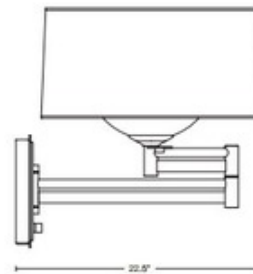

BRAND

Hubbardton Forge

DESCRIPTION

The Bowed Swing Arm Wall Sconce brings a clean simple look to your interior space. An Opal glass diffuser is surrounded by a fabric and complemented by two sets of curved steel bars. Available in Right and Left oriented versions. Dimmer included on backplate. Lifetime Limited Warranty when installed in residential setting. Handcrafted to order by skilled artisans in Vermont, USA. Note: Light Grey shade is only available with a Sterling, Modern Brass and Oil Robbed Bronze finish. Note: Backplate (3.5 inch width x 6.25 inch height) will not cover standard 4 inch octagonal junction box. 2x4 inch switch box required.

SHADE COLOR	Doeskin Suede
BODY FINISH	Dark Smoke
WATTAGE	72W
DIMMER	Included
DIMENSIONS	12"W x 13"H x 22.5"D
BULB NOT INCLUDED	
LAMP	1 x A19/Medium (E26)/72W/120V Incandescent 1 x A19/Medium (E26)/120V LED