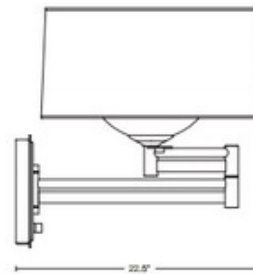

**BRAND**

Hubbardton Forge

**DESCRIPTION**

The Bowed Swing Arm Wall Sconce brings a clean simple look to your interior space. An Opal glass diffuser is surrounded by a fabric and complemented by two sets of curved steel bars. Available in Right and Left oriented versions. Dimmer included on backplate. Lifetime Limited Warranty when installed in residential setting. Handcrafted to order by skilled artisans in Vermont, USA. Note: Light Grey shade is only available with a Sterling, Modern Brass and Oil Robbed Bronze finish. Note: Backplate (3.5 inch width x 6.25 inch height) will not cover standard 4 inch octagonal junction box. 2x4 inch switch box required.

<b>SHADE COLOR</b>	Doeskin Suede
<b>BODY FINISH</b>	Dark Smoke
<b>WATTAGE</b>	72W
<b>DIMMER</b>	Included
<b>DIMENSIONS</b>	12"W x 13"H x 22.5"D
<b>BULB NOT INCLUDED</b>	
<b>LAMP</b>	1 x A19/Medium (E26)/72W/120V Incandescent 1 x A19/Medium (E26)/120V LED