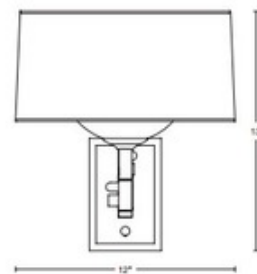

BRAND

Hubbardton Forge

DESCRIPTION

The Bowed Swing Arm Wall Sconce brings a clean simple look to your interior space. An Opal glass diffuser is surrounded by a fabric and complemented by two sets of curved steel bars. Available in Right and Left oriented versions. Dimmer included on backplate. Lifetime Limited Warranty when installed in residential setting. Handcrafted to order by skilled artisans in Vermont, USA. Note: Light Grey shade is only available with a Sterling, Modern Brass and Oil Robbed Bronze finish. Note: Backplate (3.5 inch width x 6.25 inch height) will not cover standard 4 inch octagonal junction box. 2x4 inch switch box required.

SHADE COLOR	Doeskin Suede
BODY FINISH	Dark Smoke
WATTAGE	72W
DIMMER	Included
DIMENSIONS	12"W x 13"H x 22.5"D
BULB NOT INCLUDED	
LAMP	1 x A19/Medium (E26)/72W/120V Incandescent 1 x A19/Medium (E26)/120V LED