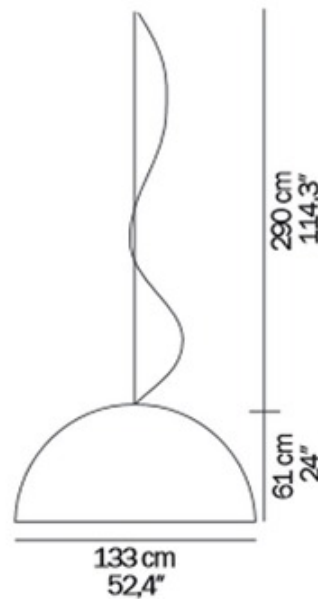

DESIGNER

Vico Magistretti

BRAND

Oluce Srl

DESCRIPTION

The large-scale Sonora PMMA Pendant features an impressive dome shade and is available in a variety of colors. Both Black and White are available with an optional inner Crackled Gold coating. Gold leaf is applied by hand and variations will occur. Note: 52.4 inch available in White and Opaline only.

Shown in: White / White

SHADE COLOR	White
BODY FINISH	White
WATTAGE	300W
DIMMER	Standard 120V
DIMENSIONS	52.4"W x 24"H
BULB NOT INCLUDED	
LAMP	2 x A19/Medium (E26)/150W/120V Incandescent 2 x A19/Medium (E26)/120V LED

Technical Information

PRODUCT DIMENSIONS	Cable: 114"L
---------------------------	--------------

SPEC # OLC85758

COMPANY	PROJECT	FIXTURE TYPE	APPROVED BY	DATE