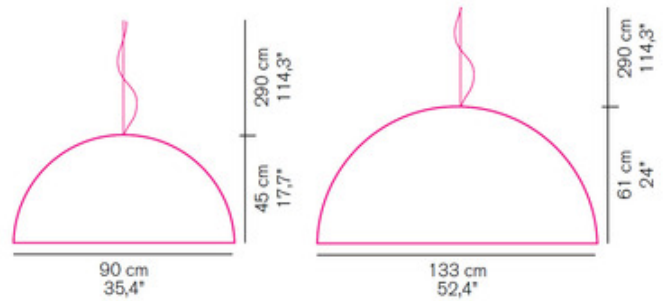

COMPANY	PROJECT	FIXTURE TYPE	APPROVED BY	DATE