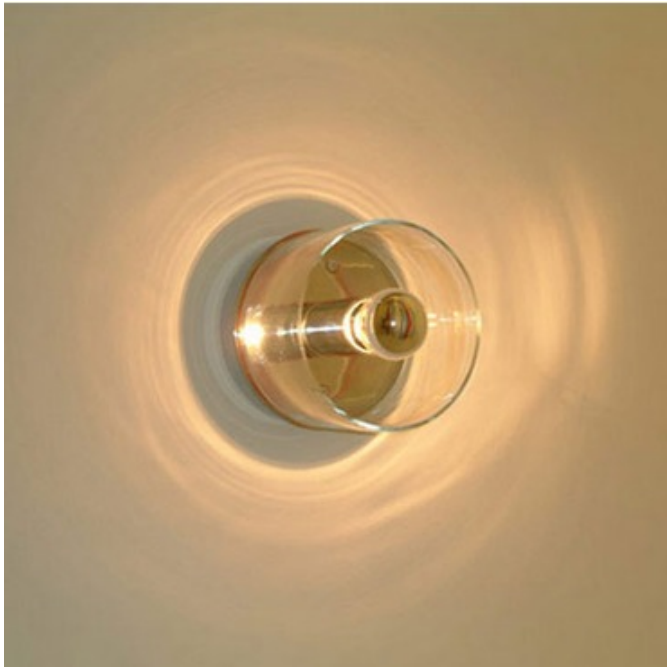

Fiore 139 Wall or Ceiling Light

Designer: Marta Laudani & Marco Romanell

Description:

Fiore 139 Wall or Ceiling Light features a Clear blown glass diffuser and a Chrome finish. Available in three different shapes - flower, triangle and straight line in addition to the single light option. One 40 watt 120 volt B10 E14 base candelabra lamp not included. General light distribution. 5.3 inch diameter x 5.12 inches deep. UL listed. Made in Italy

Shown in: Chrome / Transparent

List Price: \$757.14
Our Price: \$530.00

Shade Color: Transparent
Body Finish: Chrome
Lamp: 1 x B10/E14 (European)/40W/120V Incandescent
Wattage: 40W
Dimmer: Incandescent
Dimensions: 5.3"W x 5.12"D