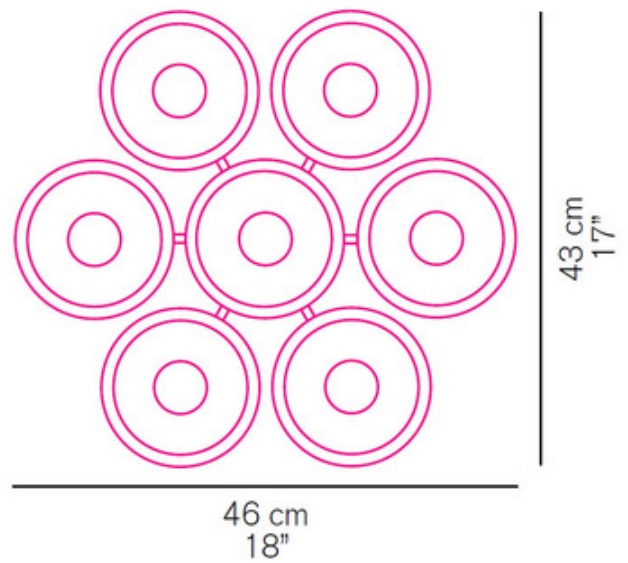

DESIGNER Marta Laudani & Marco Romanell
BRAND Oluce Srl

DESCRIPTION

Inspired by 1970's style, Fiore 173 features Clear blown glass diffusers in the shape of a flower with a Chrome finish.

Shown in: Chrome / Transparent

SHADE COLOR	Transparent
BODY FINISH	Chrome
WATTAGE	280W
DIMMER	Standard 120V
DIMENSIONS	18.11"W x 5.12"D
BULB NOT INCLUDED	
LAMP	7 x G16.5/Candelabra (E12)/40W/120V Incandescent

SPEC # OLC85796

COMPANY	PROJECT	FIXTURE TYPE	APPROVED BY	DATE