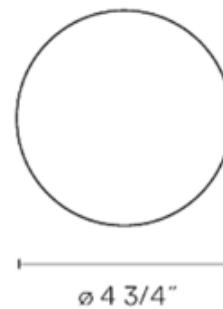

### DESCRIPTION

Scotch Ceiling / Wall Light is crafted of a thick, pressed glass diffuser with a frosted glass interior and a Chrome finish. One 40 watt 120 volt G9 halogen lamp not included. ADA Compliant. ETL listed.

SHADE COLOR	White
BODY FINISH	Chrome
WATTAGE	40W
DIMMER	Standard 120V
DIMENSIONS	4.75"W x 4"H
BULB NOT INCLUDED	
LAMP	1 x JCD/G9/40W/120V Halogen

SPEC #

VIB85815

COMPANY

PROJECT

FIXTURE TYPE

APPROVED BY

DATE