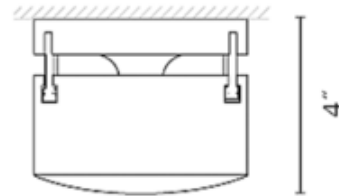

### DESCRIPTION

Scotch Ceiling / Wall Light is crafted of a thick, pressed glass diffuser with a frosted glass interior and a Chrome finish. One 40 watt 120 volt G9 halogen lamp not included. ADA Compliant. ETL listed.

SHADE COLOR	White
BODY FINISH	Chrome
WATTAGE	40W
DIMMER	Standard 120V
DIMENSIONS	4.75"W x 4"H
BULB NOT INCLUDED	
LAMP	1 x JCD/G9/40W/120V Halogen

SPEC #

VIB85815

COMPANY

PROJECT

FIXTURE TYPE

APPROVED BY

DATE