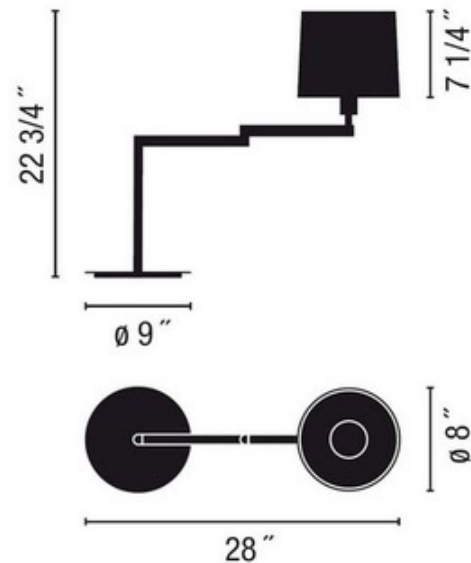

COMPANY

PROJECT

FIXTURE TYPE

APPROVED BY

DATE