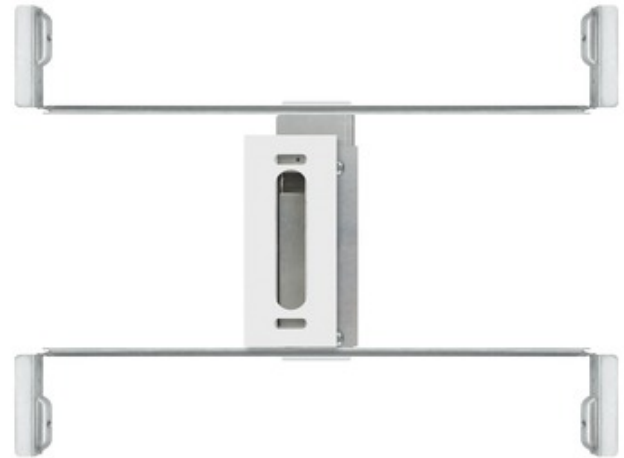

BRAND PureEdge Lighting

DESCRIPTION

Slim Profile 1 Inch Rectangle Canopy and Junction Box (included with 1R selected in fixture ordering code). The Slim Profile with hanger bars mounts to studs spaced between 14.5 to 25 inches apart behind drywall. Allows low voltage DC wires from remote power supply to connect to channel wires. The junction box opening is covered by the fixture for a clean, safe connection. Includes a goof plate, for poor plastering around j-box, which may be plastered and painted.

SHADE COLOR	N/A
BODY FINISH	N/A
WATTAGE	N/A
DIMMER	N/A
DIMENSIONS	25"L x 2.83"W x 2.72"H
LAMP	N/A

SPEC # EDG85979

COMPANY	PROJECT	FIXTURE TYPE	APPROVED BY	DATE