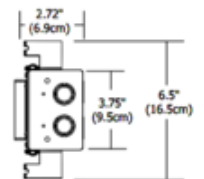

BRAND PureEdge Lighting

DESCRIPTION

Slim Profile 1 Inch Rectangle Canopy and Junction Box (included with 1R selected in fixture ordering code). The Slim Profile with hanger bars mounts to studs spaced between 14.5 to 25 inches apart behind drywall. Allows low voltage DC wires from remote power supply to connect to channel wires. The junction box opening is covered by the fixture for a clean, safe connection. Includes a goof plate, for poor plastering around j-box, which may be plastered and painted.

SHADE COLOR	N/A
BODY FINISH	N/A
WATTAGE	N/A
DIMMER	N/A
DIMENSIONS	25"L x 2.83"W x 2.72"H
LAMP	N/A

SPEC # EDG85979

COMPANY	PROJECT	FIXTURE TYPE	APPROVED BY	DATE