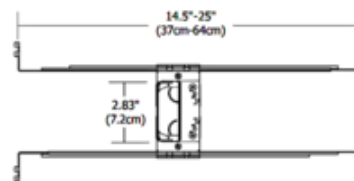

BRAND PureEdge Lighting

DESCRIPTION

Slim Profile 1 Inch Rectangle Canopy and Junction Box (included with 1R selected in fixture ordering code). The Slim Profile with hanger bars mounts to studs spaced between 14.5 to 25 inches apart behind drywall. Allows low voltage DC wires from remote power supply to connect to channel wires. The junction box opening is covered by the fixture for a clean, safe connection. Includes a goof plate, for poor plastering around j-box, which may be plastered and painted.

SHADE COLOR	N/A
BODY FINISH	N/A
WATTAGE	N/A
DIMMER	N/A
DIMENSIONS	25"L x 2.83"W x 2.72"H
LAMP	N/A

SPEC # EDG85979

COMPANY	PROJECT	FIXTURE TYPE	APPROVED BY	DATE