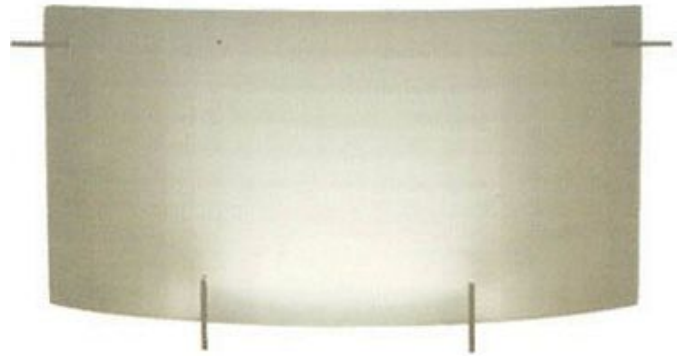

BRAND

PLC Lighting

DESCRIPTION

The Contempo Bathroom Vanity Light brings a clean simple look to your space. Features a checkered acid frost glass diffuser with chrome details. ETL listed.

SHADE COLOR	Frosted
BODY FINISH	Chrome
WATTAGE	150W
DIMMER	Standard 120V
DIMENSIONS	13.75"W x 6.75"H x 3"D
BULB INCLUDED	
LAMP	1 x T3LONG/R7s (RSC)/150W/120V Halogen