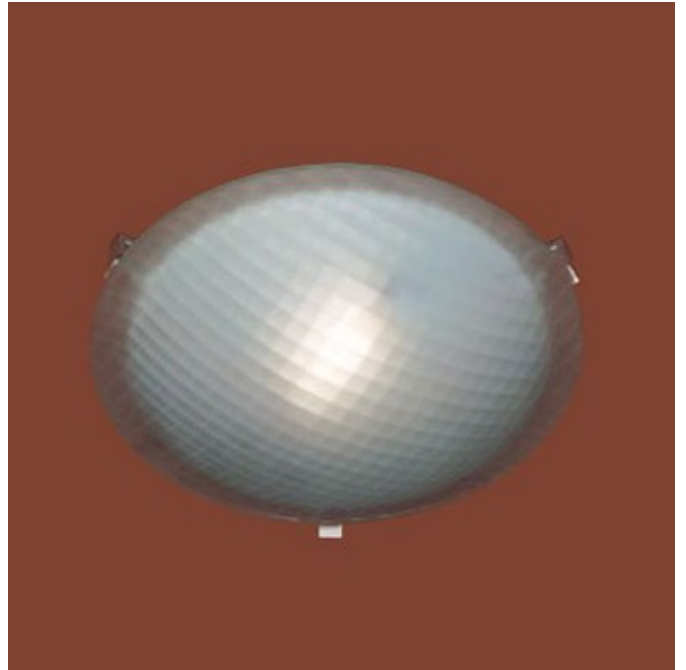

BRAND

PLC Lighting

DESCRIPTION

Nuova ceiling flush mount features a glass diffuser. Glass available in contempo white, plain, marble and step white. Finish available in chrome, rust, iron, brass, black and white. Available in a 8, 16, 12 and 20 inch diameter option. Fixture available with halogen or compact fluorescent lamping option. One 150 watt, 120 volt, T3 Long RSC base halogen lamp included. General light distribution. 12 inch diameter x 3.5 inch height.

SHADE COLOR	Contempo White
BODY FINISH	Chrome
WATTAGE	150W
DIMMER	Standard 120V
DIMENSIONS	12"W x 3.5"H
BULB INCLUDED	
LAMP	1 x T3LONG/R7s (RSC)/150W/120V Halogen

SPEC # PLC8780

COMPANY	PROJECT	FIXTURE TYPE	APPROVED BY	DATE