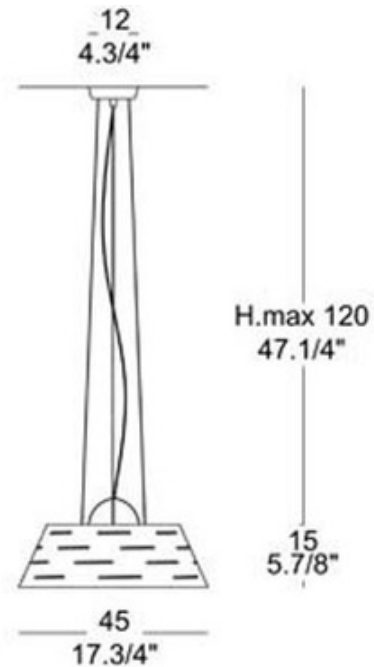

DESIGNER

Filippo Caprioglio

BRAND

Leucos

DESCRIPTION

Mirage S suspension features a polished mirror glass diffuser with satin details and a polished chrome finish. Available in a wall sconce, pendant and floor lamp version. One 300 watt, 120 volt, T3 Long R7s base halogen lamp not included. General light distribution. c/UL listed. Made in Italy. Overall height is 47.25 inches. 17.75 inch diameter x 5.88 inch height.

SHADE COLOR	Mirror/Glass
BODY FINISH	Polished Chrome
WATTAGE	300W
DIMMER	Standard 120V
DIMENSIONS	17.75"W x 5.88"H
BULB NOT INCLUDED	
LAMP	1 x T3LONG/R7s (RSC)/300W/120V Halogen

SPEC #

LEU899

COMPANY

PROJECT