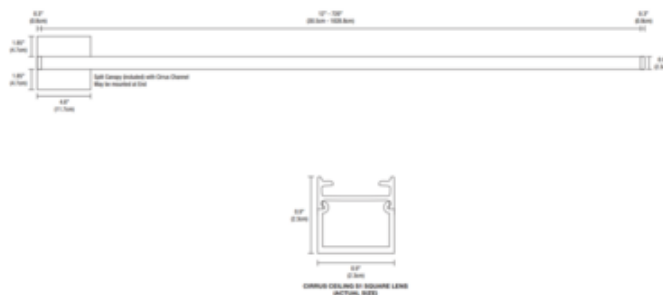

Technical Information

LAMP COLOR	2700K
COLOR RENDERING	95 CRI
BEAM ANGLE	105°
LAMP LIFE	50000 hours

SPEC # EDG90370

COMPANY	PROJECT	FIXTURE TYPE	APPROVED BY	DATE