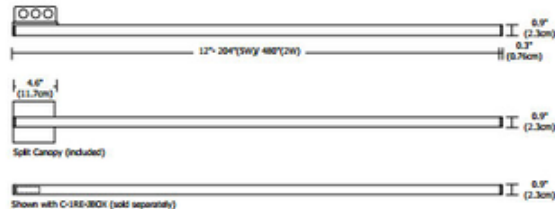

Cirrus Channel S1 Square Lens 5W

Designer: Gregory Kay

Description:

Cirrus Channel S1 features a square lens with 105 degree beam spread includes 5 watts LED per foot with choice of 2200K, 3500K, 4000K or 5700K color temperature, 85+CRI, or 2700K or 3000K color temperature, 95+CRI. 71 lumens per watt/355 lumens per foot. 50,000 hour average lamp life. Finish available in Satin Aluminum, Chrome, Satin Nickel, Antique Bronze, Satin Black or White. Sold in 12 inch increments up to 240 inches. May be ordered in 3, 5, 8 or 10 inch increments upon request. Lengths greater than 120 inches will ship as two or more segments that join together. See manufacturer specification for actual lengths. Channel includes a split canopy that mounts on standard junction box. May be ordered with a Slim Profile Channel Junction Box (C-1RE-JBOX), sold separately. Mounting clips (C-MCL) are included for use every 18 inches. Can be powered using a Class 2 0-10 volt or electronic low voltage remote power supply. 0-10 power supplies include a 24VDC 25, 96, 2X96, 3X96 or 4X96 watt option, dimmable with Phillips Sunrise SR1200ZTUNV. Electronic low voltage power supplies include a 24VDC 40, 60, 100, 2X100, 3X100 or 4X100 watt option, dimmable with Legrand Adorne ADTP703TU, Lutron DIVA DVELV-300P, Lutron Skylark SLV-300P, Lutron Maestro MMLV-100 or Lutron Decla-

Shown in: Satin Aluminum

List Price: \$147.00
Our Price: \$117.60

Shade Color: N/A
Body Finish: Satin Aluminum
Lamp: 1 x LED/5W/24V LED
Wattage: 5W
Dimmer: Dimmable
Dimensions: 12"L x 0.9"H x 0.9"W

Technical Information

Luminous Flux: 355 lumens
Lumens/Watt: 71.00
Lamp Color: 2700 K
Color Rendering: 95 CRI
Beam Angle: 105°
Lamp Life: 50000 hours

Product Number: EDG93370			
Company:		Fixture Type:	Date: Feb 22, 2018
Project:		Approved By:	