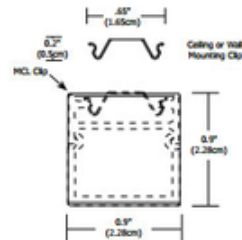

Product Number: EDG93370			
Company:		Fixture Type:	Date: Feb 22, 2018
Project:		Approved By:	

Fax: (773) 883-6131

Phone: 866-954-4489

Address: 1718 W. Fullerton Ave. Chicago IL 60614

www.lightology.com