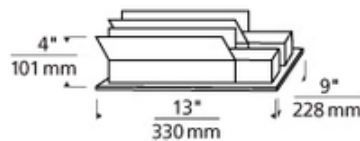

2x300W 12V 2-Circuit Remote Electronic Transformer

Description:

This 2 X 300 watt remote electronic transformer converts standard 120 volt line-voltage to 12 volts, providing the necessary voltage for power a 2-Circuit Monorail low voltage lighting system. Transformer includes fast acting secondary circuit breakers that will safely turn the system off should a short occur. Once the short has been removed, the unit can be reset by simply flipping the wall switch off and back on. Powers lamps totaling up to 600 watts. Transformer must be installed in a remote, but accessible location such as above the ceiling or in a closet, and should be located no more than 20 feet from the required power feed option, sold separately. ETL listed. 13 inch length x 9 inch width x 4 inch height.

Shown in: Black

List Price: \$887.50
 Our Price: \$710.00

Shade Color: N/A
 Body Finish: Black
 Lamp: N/A
 Wattage: N/A
 Dimmer: Low Voltage Electronic
 Dimensions: 13"L x 4"H x 9"W

Product Number: TLG9449			
Company:		Fixture Type:	Date: Feb 22, 2018
Project:		Approved By:	