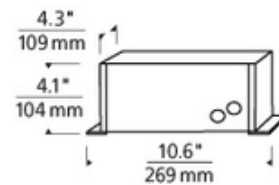

**BRAND** Visual Comfort Modern

**DESCRIPTION**

This 300 watt 12 volt remote magnetic transformer converts standard 120 or 277 volt line voltage to 12 volts, providing the necessary voltage for powering a Monorail, Kable Lite, Wall Monorail or Freejack low voltage lighting system. Includes 16 foot cord with plug. Can be used to power lamps totaling up to 300 watts. This transformer is equipped with fast-acting short circuit and overload protection that will safely turn off the system should a short occur. Once the short is removed, the unit can be reset by simply flipping the wall switch off and back on. Must be installed in a remote, but accessible location such as above the ceiling or a closet, and should be located no more than 20 feet from the required single feed power feed, sold separately. ETL listed. 10.6 inch length x 4.3 inch width x 4.1 inch height.

<b>SHADE COLOR</b>	N/A
<b>BODY FINISH</b>	Black
<b>WATTAGE</b>	300W
<b>DIMMER</b>	Low Voltage Magnetic
<b>DIMENSIONS</b>	10.6"L x 4.3"W x 4.1"H
<b>LAMP</b>	N/A

**SPEC #** TLG9452

COMPANY	PROJECT	FIXTURE TYPE	APPROVED BY	DATE