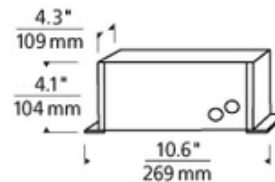

300W 24V Remote Magnetic Transformer

Description:

This 300 watt 24 volt remote magnetic transformer converts standard 120 or 277 volt line voltage to 24 volts, providing the necessary voltage for powering a Monorail, Kable Lite, Wall Monorail or Freejack low-voltage lighting system. Can be used to power lamps totaling up to 300 watts. This transformer is equipped with fast-acting secondary circuit breaker that will safely turn off the system should a short occur. Once the short has been removed the breaker can be reset. Must be installed in a remote, but accessible location such as above the ceiling or in a closet. The transformer should be located no more than 20 feet from the required single feed power feed, sold separately. 10.6 inch length x 4.3 inch width x 4.1 inch height.

Shown in: Black

List Price: \$387.50
Our Price: \$310.00

Shade Color: N/A
Body Finish: Black
Lamp: N/A
Wattage: N/A
Dimmer: Low Voltage Magnetic
Dimensions: 10.6"L x 4.1"H x 4.3"W

Product Number: TLG9455			
Company:		Fixture Type:	Date: Feb 23, 2018
Project:		Approved By:	