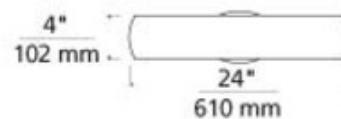

Luna Crescent Bath Bar

Description:

Floating crescent of multi-layered White case glass. Plated pressure formed base in Chrome or Satin Nickel. Provides task and ambient light. Available in two lamp configurations: (2) 14 watt T5 linear fluorescent lamps (lamps and electronic ballast included) or (4) 60 watt 120 volt mini-candelabra base lamps (included). May also be mounted vertically. ADA compliant. ETL listed. 24W x 4.7H x 3.9L.

Shown in: Chrome / White

List Price: \$462.50
Our Price: \$277.50

Shade Color: White
Body Finish: Chrome
Lamp: 2 x T5/T5 Bipin/14W/120V Fluorescent
Wattage: 28W
Dimmer: Not Dimmable
Dimensions: 4.7"H x 24"W x 3.9"D