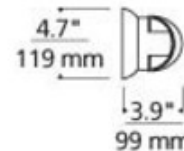

Luna Crescent Bath Bar

Description:

Floating crescent of multi-layered White case glass. Plated pressure formed base in Chrome or Satin Nickel. Provides task and ambient light. Available in two lamp configurations: (2) 14 watt T5 linear fluorescent lamps (lamps and electronic ballast included) or (4) 60 watt 120 volt mini-candelabra base lamps (included). May also be mounted vertically. ADA compliant. ETL listed. 24W x 4.7H x 3.9L.

Shown in: Chrome / White

List Price: \$462.50
Our Price: \$277.50

Shade Color: White
Body Finish: Chrome
Lamp: 2 x T5/T5 Bipin/14W/120V Fluorescent
Wattage: 28W
Dimmer: Not Dimmable
Dimensions: 4.7"H x 24"W x 3.9"D