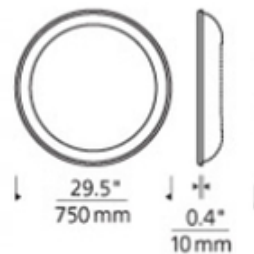

# Tigris Round Recessed Mirror

**Designer:** Gregory Kay

**Description:**

Tigris Round Recessed Mount Mirror is surrounded by a cove of diffused white light. Plated pressure formed frame in Chrome or Satin Nickel finish. Provides shadow-free task and ambient light. Surface mount available with halogen or LED lamp option. Halogen: Includes nine 120 volt, 40 watt JCD G9 halogen lamps and is dimmable with a standard incandescent dimmer. LED: Includes nine 120 volt, 4.44 watt 3000K color temperature LED, 90CRI, 862 delivered lumens and is dimmable with a low voltage electronic dimmer, sold separately. Available in a surface mount and recessed option. ETL listed. ADA compliant. 29.5 inch diameter.

Shown in: Satin Nickel / Mirror

**List Price:** \$1250.00  
**Our Price:** \$1000.00

**Shade Color:** Mirror  
**Body Finish:** Satin Nickel  
**Lamp:** 9 x JCD/G9/40W/120V Halogen  
**Wattage:** 360W  
**Dimmer:** Incandescent  
**Dimensions:** 29.5"H x 29.5"W