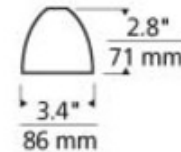

<b>SHADE COLOR</b>	Dichroic
<b>BODY FINISH</b>	Chrome
<b>WATTAGE</b>	50W
<b>DIMMER</b>	Standard 120V
<b>DIMENSIONS</b>	3.4"W x 2.8"H
<b>BULB NOT INCLUDED</b>	
<b>LAMP</b>	1 x MR16/GU5.3 (bipin)/50W/12V Halogen 1 x MR16/GU5.3 (bipin)/12V LED