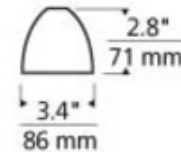

SHADE COLOR	Dichroic
BODY FINISH	Satin Nickel
WATTAGE	50W
DIMMER	Standard 120V
DIMENSIONS	3.4"W x 2.8"H
BULB NOT INCLUDED	
LAMP	1 x MR16/GU5.3 (bipin)/50W/12V Halogen 1 x MR16/GU5.3 (bipin)/12V LED

SPEC # TLG9614