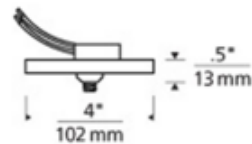

BRAND

Visual Comfort Modern

DESCRIPTION

Freejack 4 inch round flush canopy with one Freejack port for use in conjunction with any Freejack low voltage halogen element. Includes electronic transformer to convert standard 120 Volt line voltage to 12 volts. Canopy mounts to a standard 4-inch round electrical box with round plaster ring (not included) and transformer installs inside electrical box. For use on ceiling or wall. If wall mounting, head should be no longer than 6 inches. Dimmable with a low voltage electronic dimmer, sold separately. Available in Satin Nickel finish.

SHADE COLOR	N/A
BODY FINISH	Satin Nickel
WATTAGE	N/A
DIMMER	Low Voltage Electronic
DIMENSIONS	4"W x 0.5"H
LAMP	N/A

SPEC # TLG9698

COMPANY

PROJECT

FIXTURE TYPE

APPROVED BY

DATE