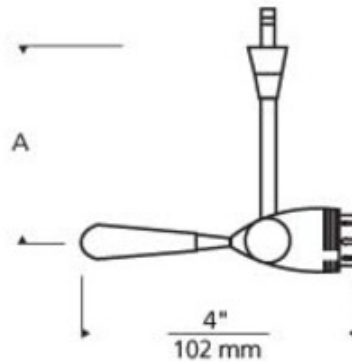

Freejack Aero Head

Designer: Gregory Kay

Description:

Freejack Aero Head is a sleek, streamlined head available in Antique Bronze, or Satin Nickel finish with removable glass handle. Chrome finish available in 6 inch stem length. Head rotates 360 degrees and pivots 260 degrees to direct the beam. Accessories in a myriad of styles and colors allow you to create the ideal custom element. One 12 volt, GU5.3 MR16 of up to 50 watts is required, but sold separately. See accessory for maximum wattage usage. Includes Freejack connector. Stem available in 3, 6, 12, 18 and 24 inch lengths. Shade accessory required, sold separately. Canopy required if used as a monopoint, sold separately. Pictured with glass shade, sold separately.

SODA GLASS ACCESSORY SOLD SEPARATELY

Shown in: Satin Nickel

List Price: \$162.50
Our Price: \$130.00

Shade Color: N/A
Body Finish: Satin Nickel
Lamp: 1 x MR16/GU5.3 (bipin)/50W/12V Halogen
 1 x MR16/GU5.3 (bipin)/12V LED
Wattage: 50W
Dimmer: Dimmable
Dimensions: 3"L x 4"H