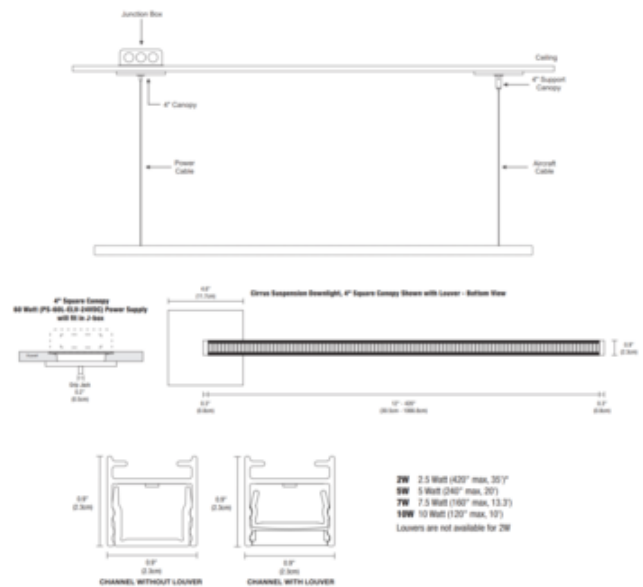

BRAND

PureEdge Lighting

DESCRIPTION

The Cirrus Remote Power D1 Lens Linear Downlight Suspension with End Feed and Square Canopy is a linear LED fixture that offers direct light in a clean, contemporary style. Available in various increments from 36 to 420 inches with a diffused white 100 degree beam spread lens or 60 degree clear frosted lens, optional black or white louver, a variety of finishes, four wattage options, and a spectrum of color temperature options. Chrome finish available up to 84 inch length. Includes one 4 inch square canopy and 12 foot adjustable coaxial cables. Additional aircraft cables are included for support when fixture exceeds 72 inches. Note: Canopy mounts to a standard junction box either using the PS-60L-ELV-24VDC (50 Watt 24 Volt DC Power Supply) which fits inside junction box, or from a 24VDC remote Universal (UNI) power supply. Universal dimming with UNI power supply (TRIAC/ELV/0-10V). ELV dimming with PS-60L-ELV power supply. Power supply, dimmer control, and optional accessories sold separately. Note: Title 24 compliant when used with 2700K color temperature and a Universal power supply. Product is built to order.

SHADE COLOR	White Lens
BODY FINISH	Satin Nickel
WATTAGE	5W
DIMMER	Dimmable
DIMENSIONS	12"L x 0.9"W x 0.9"H
INTEGRATED LED MODULE	
LAMP	1 x LED/5W/24V LED

Technical Information

LUMINOUS FLUX	238 lumens
LUMENS/WATT	47.60
LAMP COLOR	2700K
COLOR RENDERING	95 CRI
BEAM ANGLE	100°

SPEC # EDG97586

COMPANY	PROJECT	FIXTURE TYPE	APPROVED BY	DATE