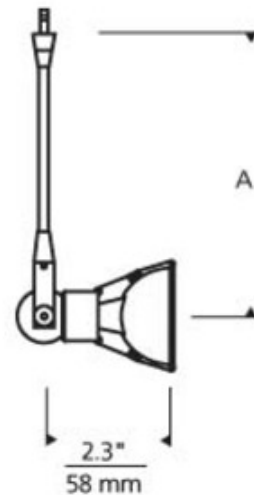

BRAND Visual Comfort Modern

DESCRIPTION

The Freejack Cam Track Light is a clean lined head that rotates 360 degrees around stem and pivots 340 degrees. Finish available in Satin Nickel. Includes Freejack connector. One 12 volt GU5.3 MR16 halogen lamp up to 75 watts is required, but not included. ETL listed. Stem length is 3 inches. Canopy required if used as a monopoint, sold separately.

SHADE COLOR	N/A
BODY FINISH	Chrome
WATTAGE	75W
DIMMER	Dimmable
DIMENSIONS	3"L x 2.3"D
BULB NOT INCLUDED	
LAMP	1 x MR16/GU5.3 (bipin)/75W/12V Halogen 1 x MR16/GU5.3 (bipin)/12V LED

SPEC # TLG9781

COMPANY	PROJECT	FIXTURE TYPE	APPROVED BY	DATE