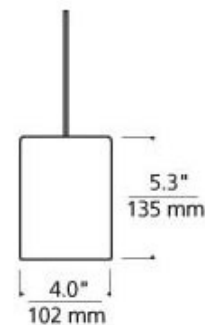

**BRAND** Visual Comfort Modern

**DESCRIPTION**

Cabo Freejack Pendant features an Onyx cylinder providing a warm textured look. Compatible for use with 1-circuit and 2-circuit Monorail track systems or Freejack canopy. Halogen: Includes one 12 volt, 50 watt JC GY6.35 halogen lamp. LED: Includes one 12 volt, 8 watt field replaceable 3000K LED module. Supplied with six feet of field-cuttable suspension cable and a Freejack connector. Freejack canopy required if used as a monopoint, sold separately. LED canopy compatible with both halogen and LED lamp options. Dimmer type dependent on system transformer (low voltage magnetic or electronic).

<b>SHADE COLOR</b>	Onyx
<b>BODY FINISH</b>	Satin Nickel
<b>WATTAGE</b>	50W
<b>DIMMER</b>	Dimmable
<b>DIMENSIONS</b>	77.3"L x 4"W x 5.3"H
<b>BULB INCLUDED</b>	
<b>LAMP</b>	1 x JC/GY6.35 (bipin)/50W/12V Halogen