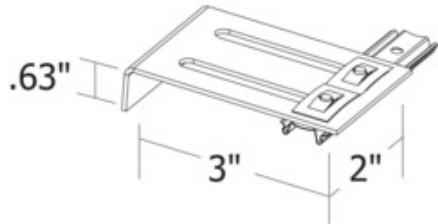

Cirrus Channel 90 Degree Mounting Clip

Description:

The Cirrus Channel 90 Degree Mounting Clip rotates a Cirrus Channel 90 degrees from the junction box. For use with Cirrus Channel products that mount directly to the ceiling.

C-MCL-90

List Price: \$10.00
 Our Price: \$8.00

Shade Color: N/A
 Body Finish: N/A
 Lamp: N/A
 Wattage: N/A
 Dimmer: N/A
 Dimensions: 3"L x 0.63"H x 2"W

Product Number: EDG99980			
Company:		Fixture Type:	Date: Feb 20, 2018
Project:		Approved By:	