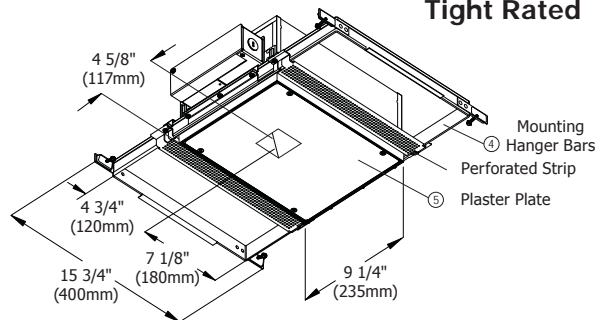

All Housings  
IC and Air  
Tight Rated

**Description:** Specification grade recessed plaster-in (drywall) flangeless, flush wall wash fixture. Trim offers no-glare aperture and ultra uniform field of light to top of wall. Mounts at 32" (813mm) center to center and 40" (1016mm) from center to wall.

- Lamp:** MR16 12v 50W IR Lamp (infrared, equal to 75W Halogen), maximum.
- Housing:** AH6 IC and air tight construction, 19 gage die formed aluminum. Suitable for remodel and new construction.
- Plaster Plate:** 11 7/8" (301mm) x 9 1/4" (235 mm) x 1/8" (3mm) aluminum plaster plate, primed and mounted flush with ceiling. Apply Durabond ceiling compound at the perimeter of the housing. This prevents chipping and cracking at the trim aperture, which is common with other flush fixtures.
- Mounting:** Self leveling telescoping mounting bars extend to allow mounting between studs 16"-24" (406-609mm) O.C. Mounting hardware is suitable for new and remodel commercial or residential drywall construction. Designed to accommodate ceiling thickness from 1/2" (13mm) to 1 1/4" (32mm). Notch marking for laser alignment.
- Trim:** Die-cast and precision-machined aluminum 3 1/2" (89mm) aperture. Flangeless, flush square trim with precision snap-fit into the plaster plate.
- Reflector:** Precision cut aluminum with silver haze, brushed bronze, white or black finish.
- Lens:** Supplied with frosted prismatic lens to provide smooth beam patterns.
- Electrical:** Standard 75W 120V 60Hz toroidal magnetic transformer includes integral thermal protection and potting for noise reduction. Spring clip allows transformer to be easily removed or interchanged to electronic through the aperture. Primary leads 120V (Electronic & international versions: 120V, 230V, 277V). Secondary output voltage is 11.8 volts. Socket pure nickel contacts.