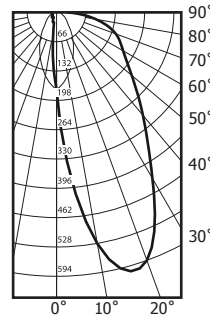

Dimmer Type: Dimmer must be compatible with low-voltage magnetic transformers except for electronic & international selection.
Label: UL, C-UL and CE listed for dry or wet location with wet location lens accessory #LWET.
Weight: 23lbs (10.43kg)
Accessories: Lenses and additional parts (see accessories page).

Genna Ordering Code For Complete Fixture:

120V Standard Magnetic:

Collection IC Housing	Function Plaster Plate	3.5" Aperture Trim Finish

AH6 - GWS3 - WS3W

Aurora Halogen 6 - MR16	Genna Wall Wash	WS3W - White WS3SA - Satin Aluminum WS3SZ - Satin Bronze WS3SB - Satin Black

Electronic & International Versions:

Collection IC Housing - Voltage	Function Plaster Plate	3.5" Aperture Trim Finish

AH6-2 - GWS3 - WS3W

Aurora Halogen 6 - MR16	1 - 120V 60HZ 2 - 230V 50HZ 3 - 277V 60HZ	Genna Wall Wash Square 3.5" Aperture	WS3W - White WS3SA - Satin Aluminum WS3SZ - Satin Bronze WS3SB - Satin Black

COMPANY	FIXTURE TYPE	DATE
PROJECT	APPROVED BY	

Product specification subject to change without notification. REV. 8.28.12

www.purelighting.com
Ph: 773.770.1196 • Fax: 773.883.6128
A Division of PureEdge Lighting 1718 W. Fullerton Chicago, IL 60614