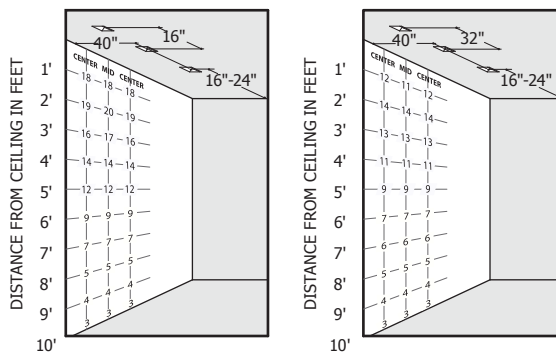

MULTIPLE UNITS - FOOTCANDLES ON WALL
SYLVANIA TRU-AIM 50 WATT IR MR16 NFL/25/EXZ

CANDLEPOWER DISTRIBUTION
SYLVANIA TRU-AIM 50 WATT IR MR16 NFL/25/EXZ