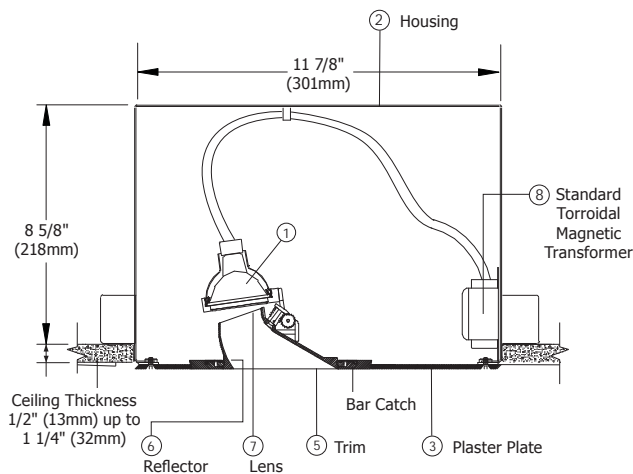

All Housings  
IC and Air  
Tight Rated

**Description:** Specification grade recessed plaster-in (drywall) flangeless, flush wall wash fixture. Trim offers no-glare aperture and ultra uniform field of light to top of wall. Mounts at 32" (813mm) center to center and 40" (1016mm) from center to wall.

- Lamp:** MR16 12v 50W IR Lamp (infrared, equal to 75W Halogen), maximum.
- Housing:** AH6 IC and air tight construction, 19 gage die formed aluminum. Suitable for remodel and new construction.
- Plaster Plate:** 11 7/8" (301mm) x 9 1/4" (235 mm) x 1/8" (3mm) aluminum plaster plate, primed and mounted flush with ceiling. Apply Durabond ceiling compound at the perimeter of the housing. This prevents chipping and cracking at the trim aperture, which is common with other flush fixtures.
- Mounting:** Self leveling telescoping mounting bars extend to allow mounting between studs 16"-24" (406-609mm) O.C. Mounting hardware is suitable for new and remodel commercial or residential drywall construction. Designed to accommodate ceiling thickness from 1/2" (13mm) to 1 1/4" (32mm). Notch marking for laser alignment.
- Trim:** Die-cast and precision-machined aluminum 3 1/2" (89mm) aperture. Flangeless, flush square trim with precision snap-fit into the plaster plate.
- Reflector:** Precision cut aluminum with silver haze, brushed bronze, white or black finish.
- Lens:** Supplied with frosted prismatic lens to provide smooth beam patterns.
- Electrical:** Standard 75W 120V 60Hz toroidal magnetic transformer includes integral thermal protection and potting for noise reduction. Spring clip allows transformer to be easily removed or interchanged to electronic through the aperture. Primary leads 120V (Electronic & international versions: 120V, 230V, 277V). Secondary output voltage is 11.8 volts. Socket pure nickel contacts.