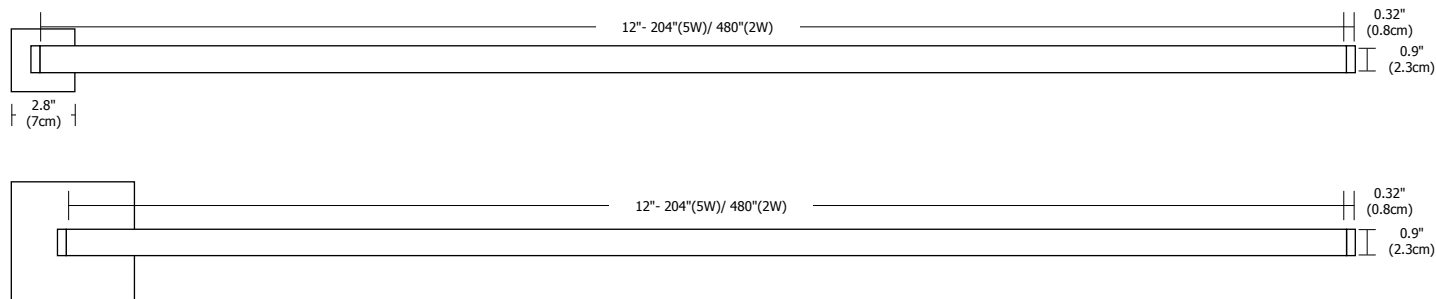

CIRRUS CHANNEL SUSPENSION D1, DIRECT 1" LENS 24VDC SYSTEM, 85+ OR 95+CRI

REV10.15.14