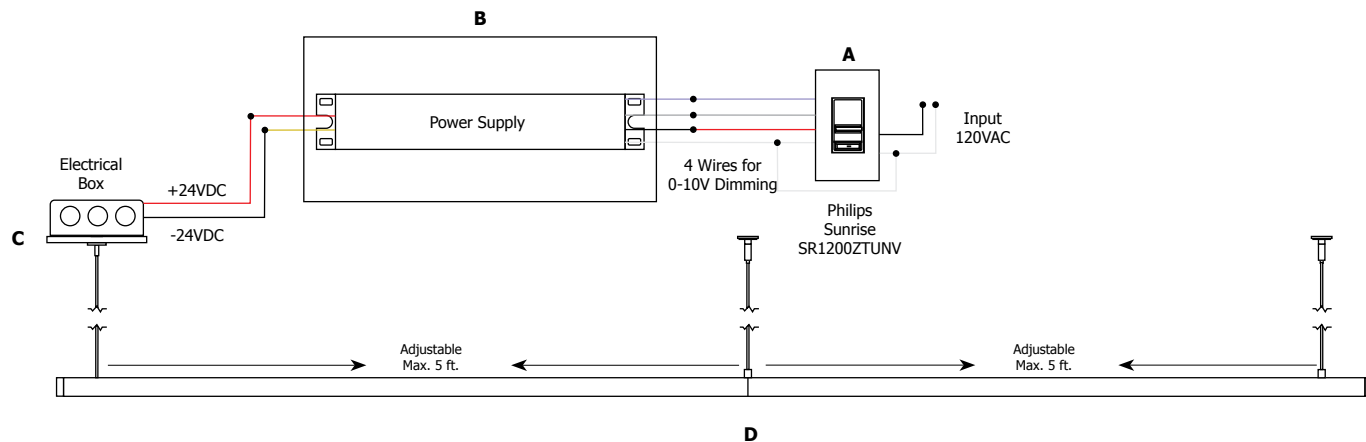

Application: 0-10V dimming for Cirrus Suspension

Power Supply: Class 2, 24VDC output: 120VAC input, PSB-25W-010-24VDC; 120-277VAC input, PSB-96W-010-24VDC; PSB-2X96W-010 -24VDC

Dimming: Dimmable with 0-10V dimmer using power supplies above: Philips Sunrise SR1200ZTUNV, 0-10V dimmer recommended.