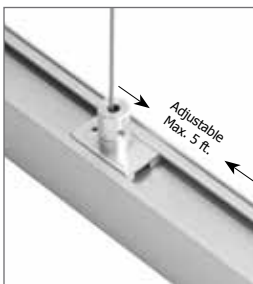

CIRRUS CHANNEL SUSPENSION D1, DIRECT 1" LENS 24VDC SYSTEM, 85+ OR 95+CRI

MADE IN THE USA

Description:

Cirrus Channel Suspension D1 features a direct 1" flat linear lens with 100 degree beam spread. At 2.5 or 5.5 watts per foot, the 24VDC suspension contains 85+ or 95+CRI LEDs. Includes a 4" square canopy, a 12 ft power cable (for every run) and suspension cables (for support every 5 feet). It feeds power at the end using a standard junction box and must be wired into a Class 2 remote power supply up to 40 feet away. Available from 12 inches to 204 inches/17 feet (5WDC) or 480 inches/40 feet (2WDC). May be ordered in 3, 5, 8 or 10 inch increments. Lengths greater than 120 inches will ship as two or more segments that join together. Hardware and supporting cables are Antique Bronze for Antique Bronze and Black fixtures and are Satin Nickel for all other finishes. Power cables are Satin Nickel for all finish options. Fixtures include a 5 year warranty.