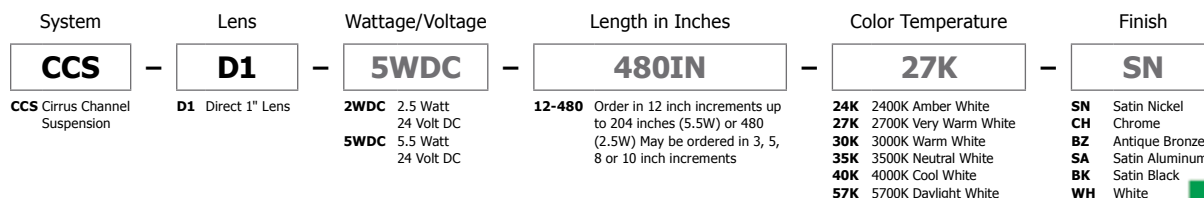

Lamp:

Version	Watts per Foot	Lumens		85+CRI 24K, 35K, 40K, 57K	95+CRI 27K, 30K	50,000 Hour Lamp Life
		per Watt	per Foot			
2WDC	2.5			•	•	•
5WDC	5.5	47	318	•	•	•

Lumen values are based on the 3000K LED test.

Power Supply (24VDC):

- PSB-25W-010-24VDC** 120VAC input, 25 watt output
- PSB-96W-010-24VDC** 120-277VAC input, 96 watt output
- PSB-100W-ELV-24VDC** 120VAC input, 96 watt output
- PSB-2X96W-010-24VDC** 120-277VAC input, 2x96 watt output
- PSB-2X100W-ELV-24VDC** 120VAC input, 2x96 watt output

Channel Suspension Swag Hook (sold separately):

Swag Hook extends a cable to an electrical box that is not located directly above desired fixture location.

CIRRUS CHANNEL SUSPENSION D1, DIRECT 1" LENS 24VDC SYSTEM, 85+ OR 95+CRI