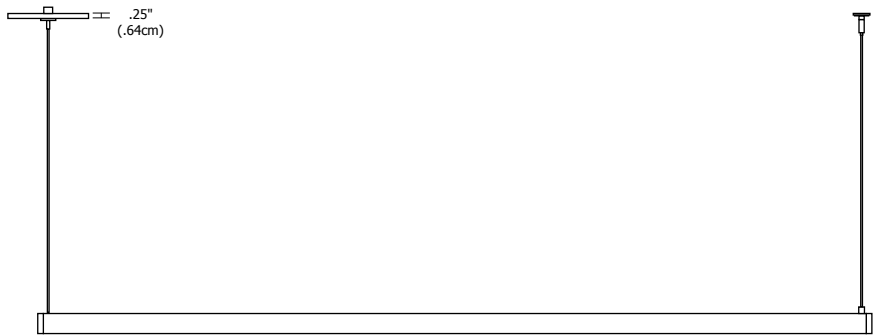

CIRRUS CHANNEL SUSPENSION D1, DIRECT 1" LENS 24VDC SYSTEM, 85+ OR 95+CRI

MADE IN THE USA

Description:

Cirrus Channel Suspension D1 features a direct 1" flat linear lens with 100 degree beam spread. At 2.5 or 5.5 watts per foot, the 24VDC suspension contains 85+ or 95+CRI LEDs. Includes a 4" square canopy, a 12 ft power cable (for every run) and suspension cables (for support every 5 feet). It feeds power at the end using a standard junction box and must be wired into a Class 2 remote power supply up to 40 feet away. Available from 12 inches to 204 inches/17 feet (5WDC) or 480 inches/40 feet (2WDC). May be ordered in 3, 5, 8 or 10 inch increments. Lengths greater than 120 inches will ship as two or more segments that join together. Hardware and supporting cables are Antique Bronze for Antique Bronze and Black fixtures and are Satin Nickel for all other finishes. Power cables are Satin Nickel for all finish options. Fixtures include a 5 year warranty.