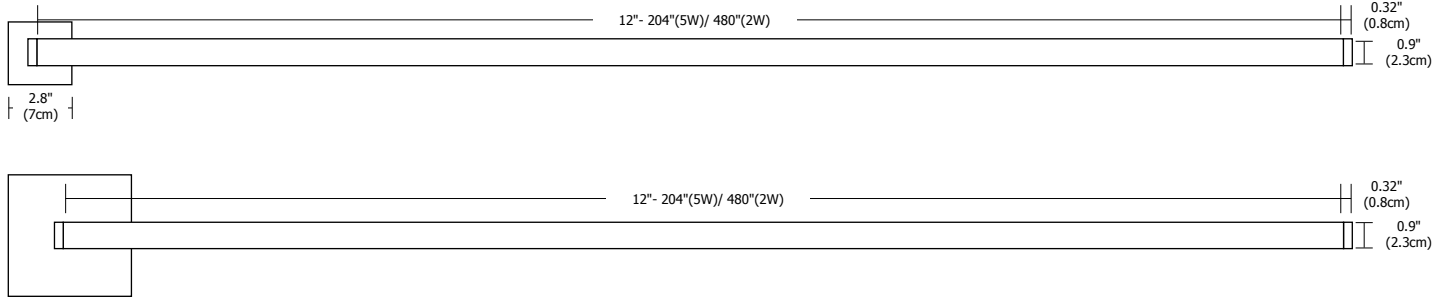

CIRRUS CHANNEL SUSPENSION R1, RECTANGULAR 1" LENS 24VDC SYSTEM, 85+ OR 95+CRI