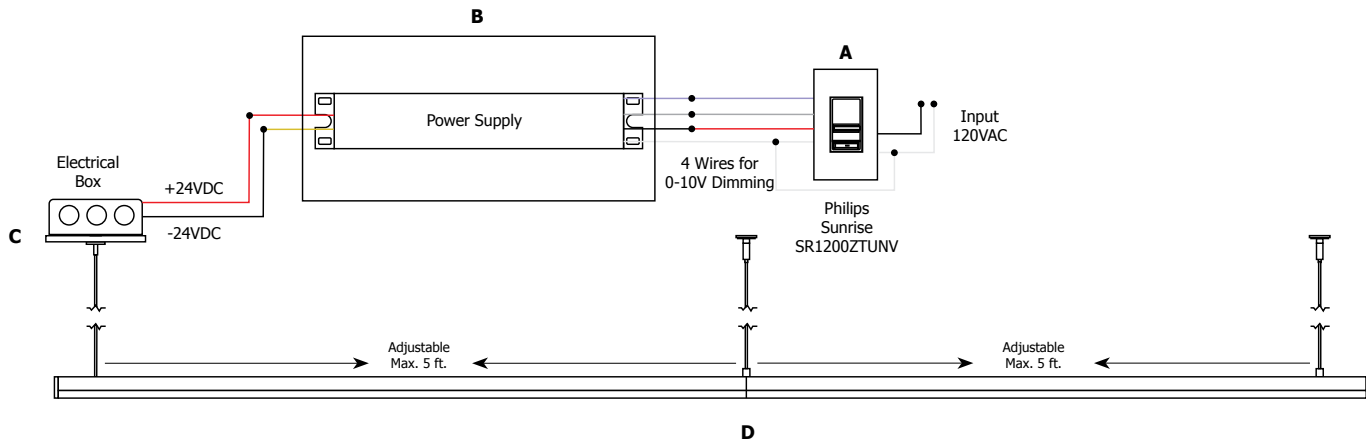

Application: 0-10V dimming for Cirrus Suspension

Power Supply: Class 2, 24VDC output: 120VAC input, PSB-25W-010-24VDC; 120-277VAC input, PSB-96W-010-24VDC; PSB-2X96W-010 -24VDC

Dimming: Dimmable with 0-10V dimmer using power supplies above: Philips Sunrise SR1200ZTUNV, 0-10V dimmer recommended.